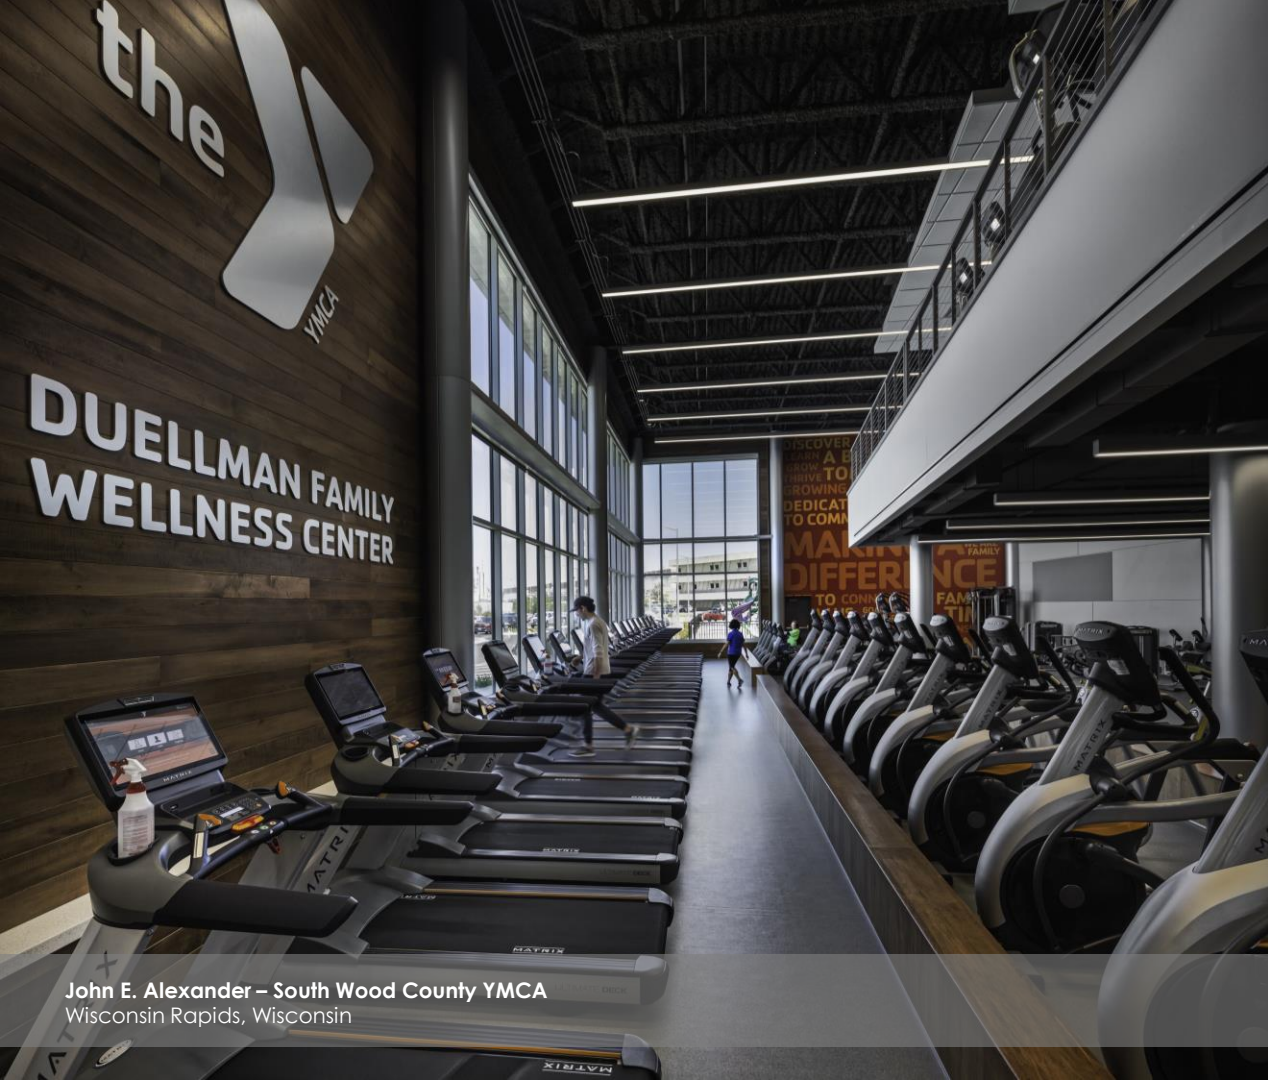

John E. Alexander – South Wood County YMCA
Wisconsin Rapids, Wisconsin