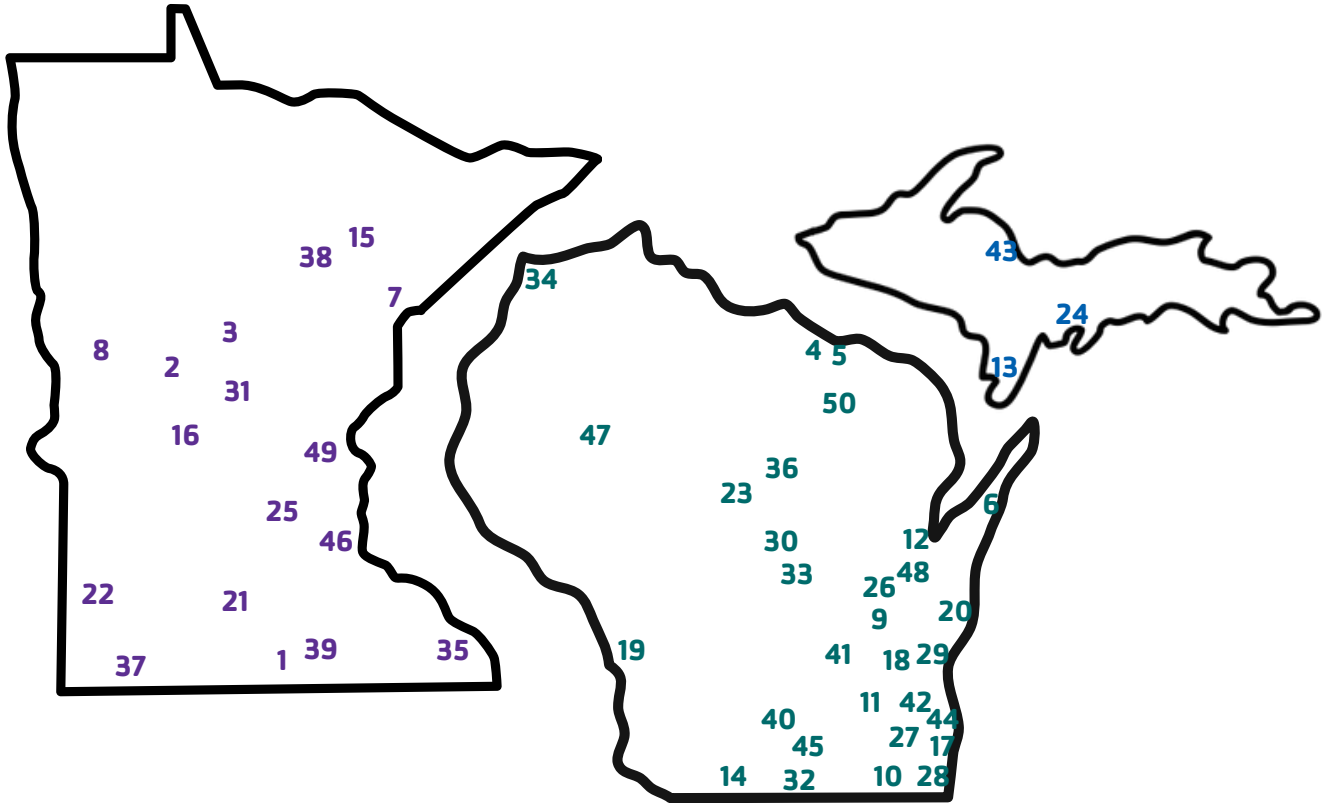

UPPER MIDWEST ALLIANCE OF YMCAs

1. Albert Lea Family YMCA, MN
2. Alexandria Area YMCA, MN
3. Brainerd Family YMCA, MN
4. Camp Jorn YMCA, WI
5. Camp Manito-wish YMCA, WI
6. Door County YMCA, WI
7. Duluth Area Family YMCA, MN
8. Fergus Falls Area Family YMCA, MN
9. Fond du Lac Family YMCA, WI
10. Geneva Lakes Family YMCA, WI
11. Glacial Community YMCA, WI
12. Greater Green Bay YMCA, WI
13. Greater Marinette-Menominee YMCA, MI
14. Green County YMCA, WI
15. Itasca County Family YMCA, MN
16. Kandiyohi County Area Family YMCA, MN
17. Kenosha YMCA, WI
18. Kettle Moraine YMCA, WI
19. La Crosse Family YMCA, WI
20. Manitowoc-Two Rivers YMCA, WI
21. Mankato Family YMCA, MN
22. Marshall Area YMCA, MN
23. Marshfield Area YMCA, WI
24. Northern Lights YMCA, MI
25. Northfield Area Family YMCA
26. Oshkosh Community YMCA, WI
27. Phantom Lake YMCA Camp, WI
28. Racine Family YMCA, WI
29. Sheboygan County YMCA, WI
30. South Wood County YMCA, WI
31. St. Cloud Area Family YMCA, MN
32. Stateline Family YMCA, WI/IL
33. Stevens Point Area YMCA, WI
34. Superior-Douglas County YMCA, WI
35. Winona Family YMCA, MN
36. Woodson YMCA, WI
37. Worthington Area YMCA, MN
38. YMCA Camp Olson, MN
39. YMCA of Austin Minnesota, MN
40. YMCA of Dane County, WI
41. YMCA of Dodge County, WI
42. YMCA of Greater Waukesha County, WI
43. YMCA of Marquette County, MI
44. YMCA of Metropolitan Milwaukee, WI
45. YMCA of Northern Rock County, WI
46. YMCA of Red Wing Minnesota, MN
47. YMCA of the Chippewa Valley, WI
48. YMCA of the Fox Cities, WI
49. YMCA of the North, MN
50. YMCA of the Northwoods, WI