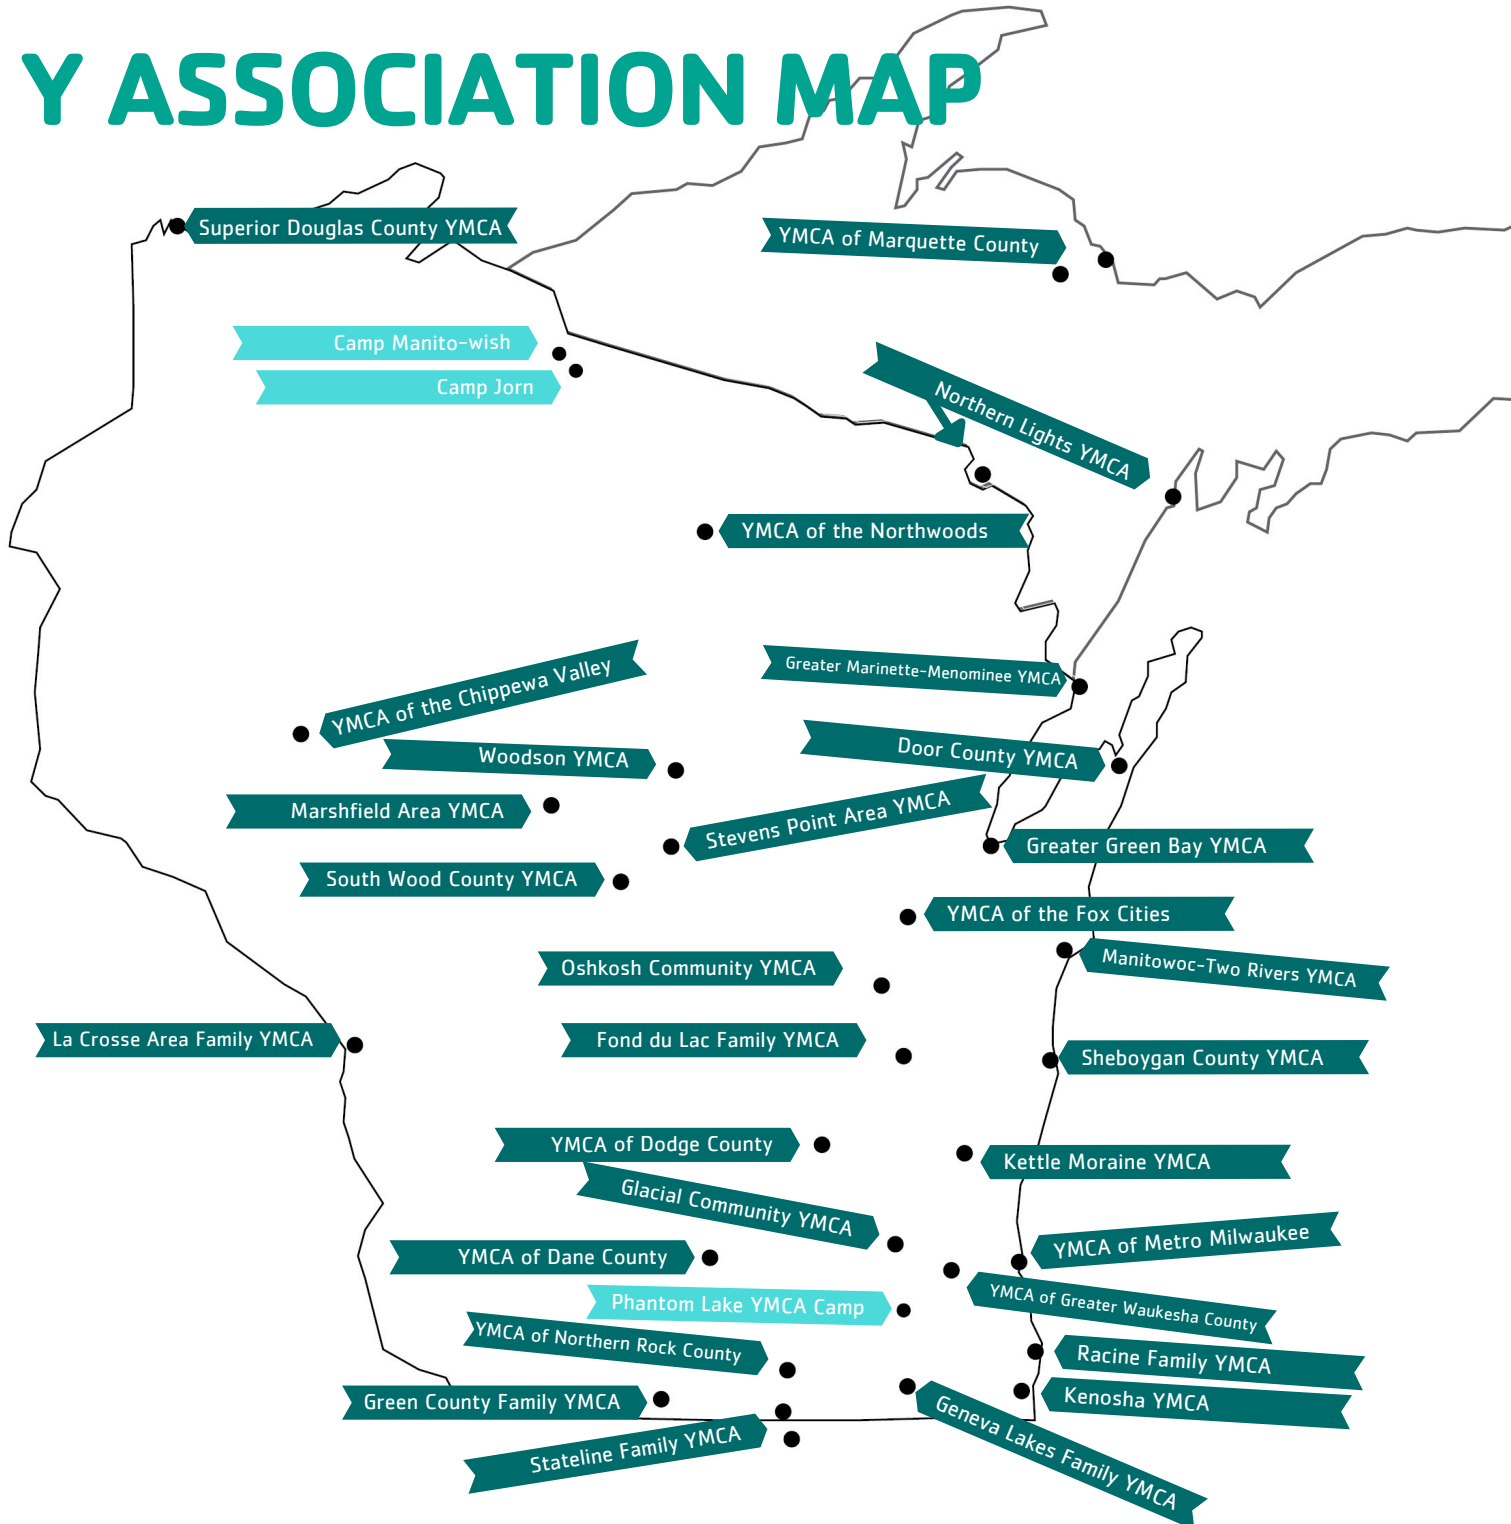

Woodson YMCA | Wausau | Bryan Bailey | woodsonymca.com | 2 branches

YMCA of Dane County | Madison | Mark Westover | ymcadane.org | 3 branches

YMCA of Dodge County | Beaver Dam | Dirk Langfoss | theydc.org | 1 branch

YMCA of Greater Waukesha County | New Berlin | Chris Becker | gwcymca.org | 6 branches, 1 camp

YMCA of Marquette County | Marquette | Jenna Zdunek | ymcamqt.org | 2 branches

YMCA of Metropolitan Milwaukee | Milwaukee | Carrie Wall | ymcamke.org | 2 branches, 1 camp

YMCA of the Northwoods | Rhinelander | Ryan Zietlow | ymcaofthenorthwoods.org | 1 branch

Y ASSOCIATION MAP

The Y.™ For a better us.