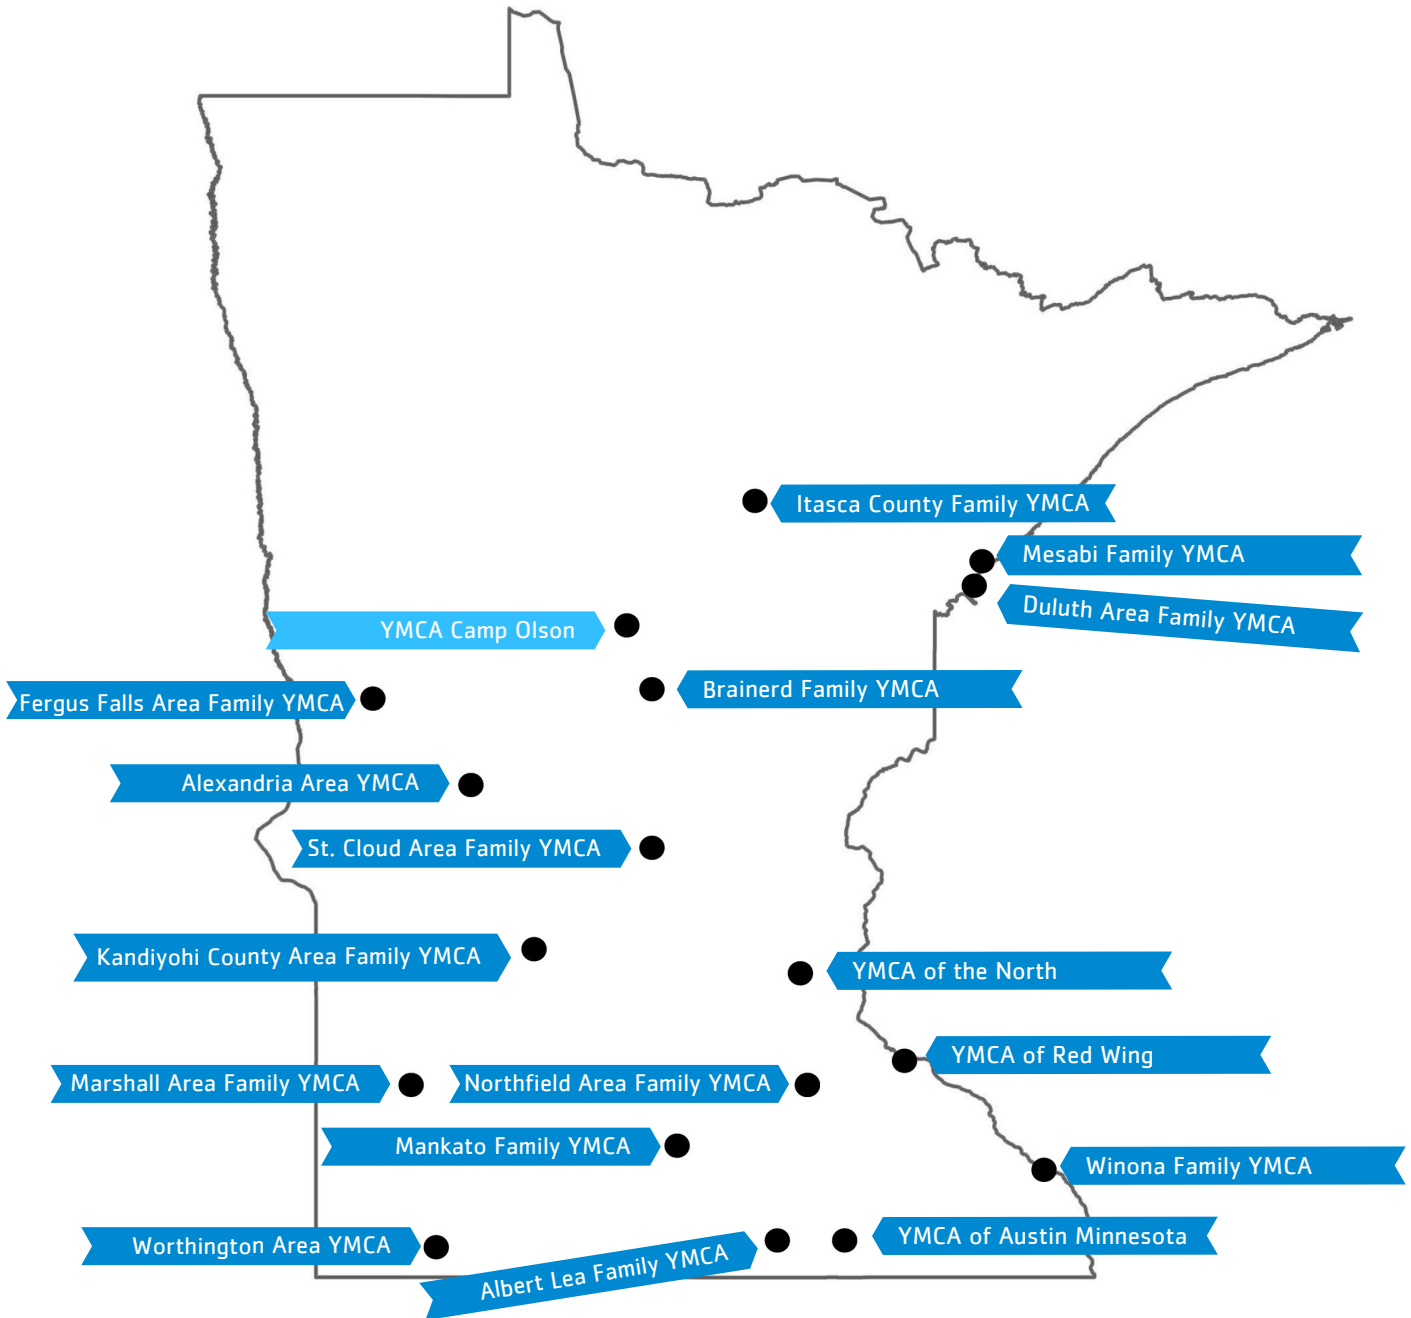

Worthington Area YMCA | Worthington | Meredith Daley | ymcaworthington.org | 1 branch

YMCA Camp Olson | Longville | Russ Link | campolson.org | 1 independent camp

YMCA of Austin Minnesota | Austin | Diane Baker | ymcaatacrc.org | 1 branch

YMCA of Red Wing Minnesota | Red Wing | Liz Flinn | redwingymca.org | 1 branch, 1 camp

YMCA of the North | Twin Cities | Glen Gunderson | ymcanorth.org | 24 branches, 8 camps

Y ASSOCIATION MAP

The Y.™ For a better us.